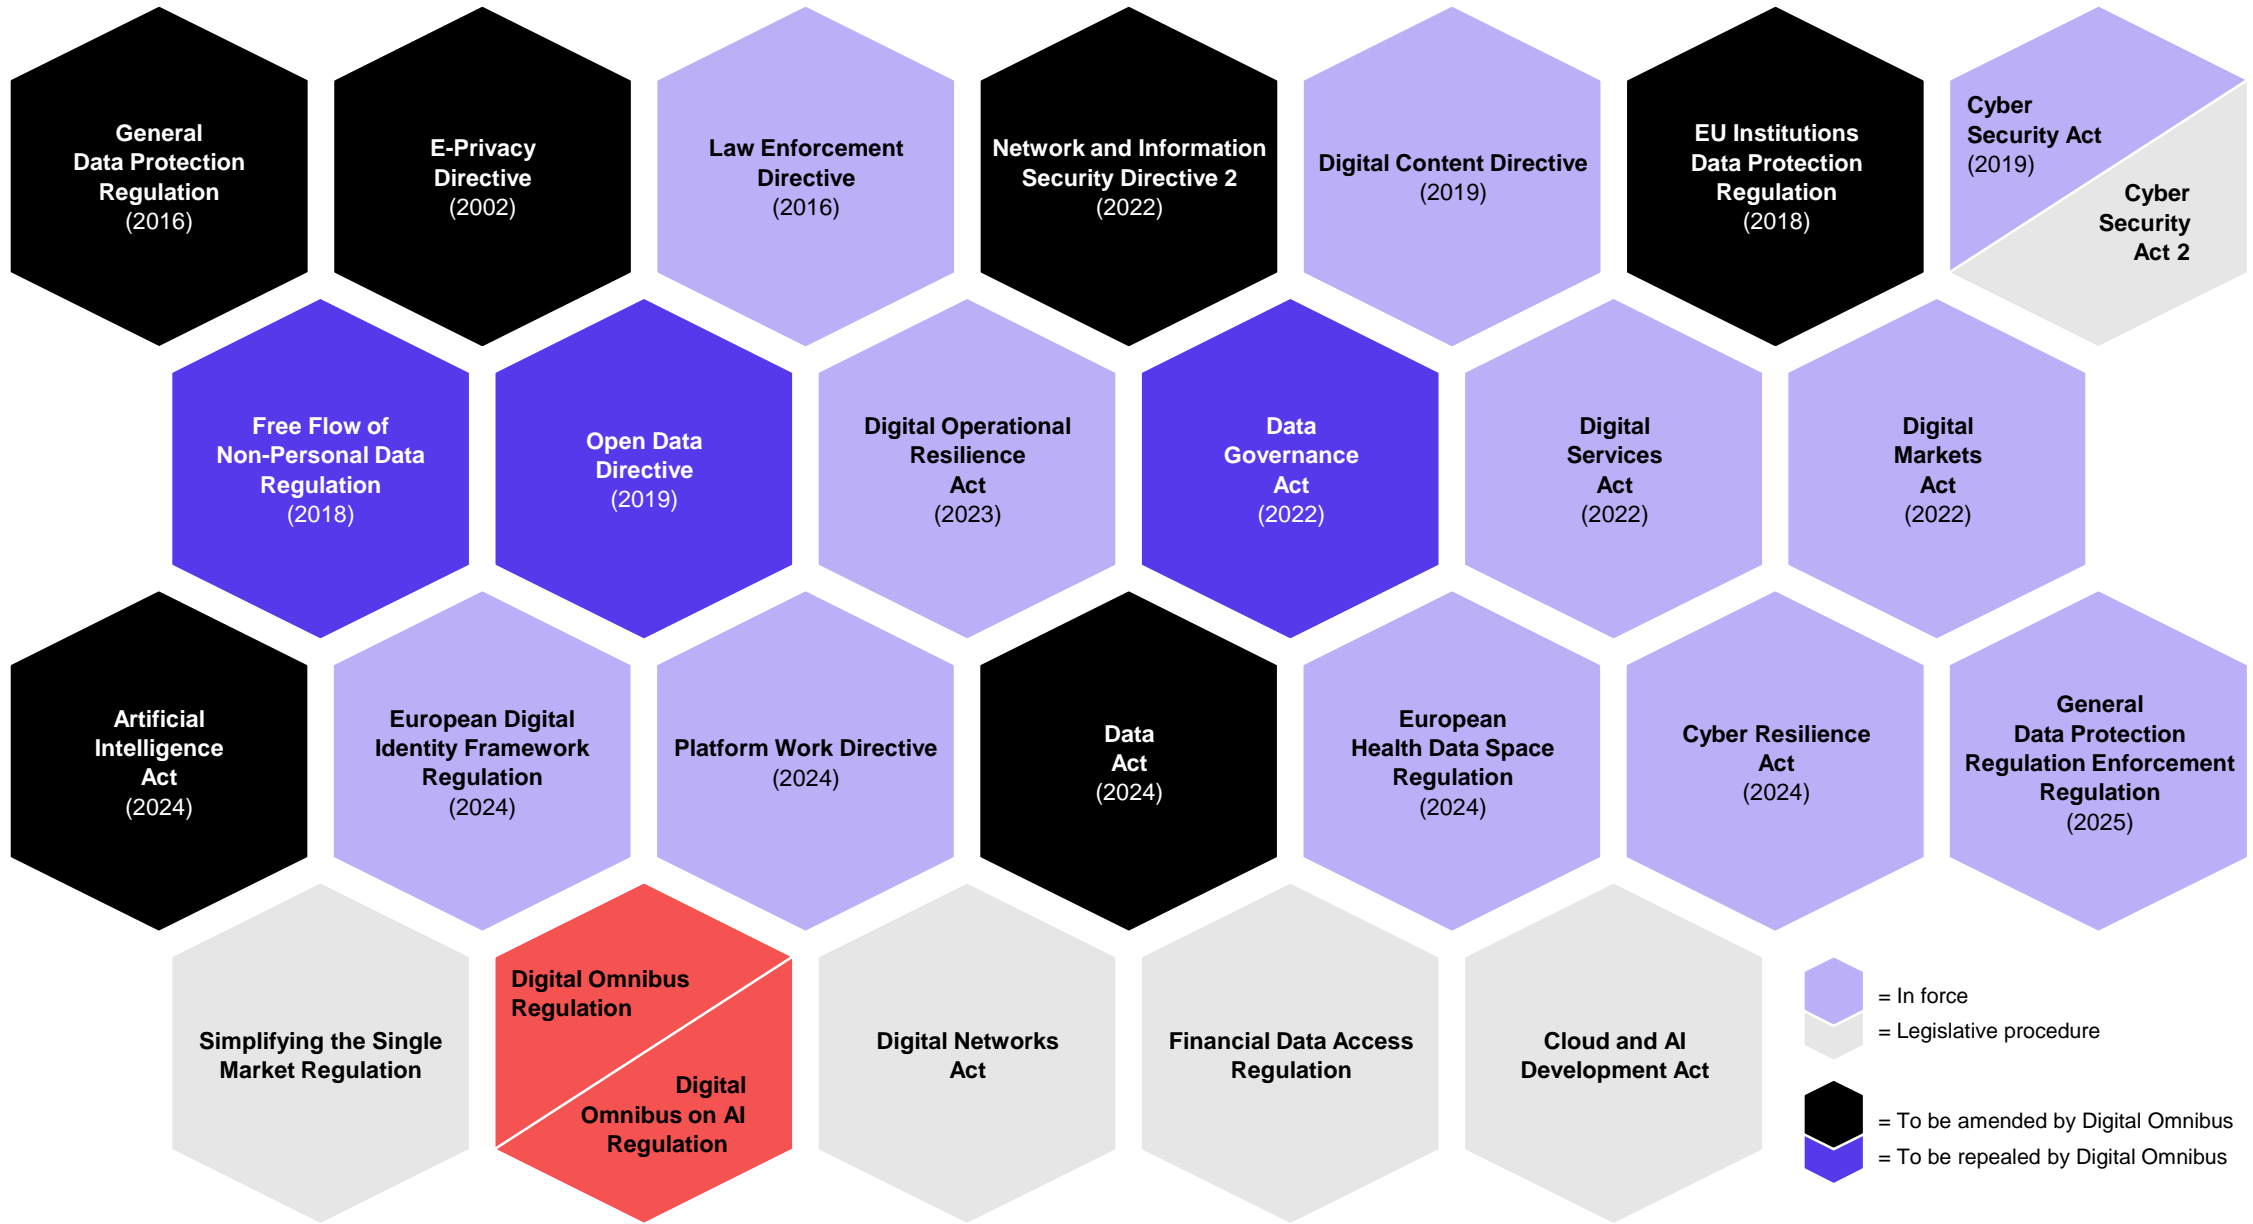

- = In force
- = Legislative procedure
- = To be amended by Digital Omnibus
- = To be repealed by Digital Omnibus